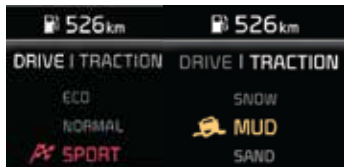

Specifications

SONET						
POWER TRAIN	PREMIERE (IVT)	DYNAMIC (IVT)	SMART (IVT)	(MT)	ACTIVE (MT)	STANDARD (MT)
Type	Smartstream, Gamma II, DOHC, Dual CVVT, Dual Fuel Injector					
Displacement (cc)	1.497					
Maximum Power (PS/rpm)	115/6.300					
Maximum Torque (Nm/rpm)	144/4.500					
Transmission	Intelligent VT			6 MT		
STEERING SYSTEM						
Type	Rack & Pinion					
Power Steering	MDPS					
BRAKE						
Front	Ventilated Disc					
Rear	Drum					
DIMENSION						
Length/Width/Height (mm)	4.120/1.790/1.615					
Wheelbase (mm)	2.500					
Front/Rear Tread (mm)	1.558/1.571					
Turning Radius (mm)	5.300					
Ground Clearance (mm)	205					
Wheel Tire	Alloy Wheel 215/60 R16				Style Steel Wheel 215/60 R16	
Fuel Tank Capacity (L)	45					
SUSPENSION						
Front	MacPherson Strut					
Rear	Coupled Torsion Beam Axle					
EXTERIOR						
Door Handle	Chrome			Body Colour		
Sun Roof	Sunroof, Power Sliding & Tilting			-		
Window Beltline	Chrome Coating			Black Insert		
Radiator Grill	Chrome Coating			-		
Rear Spoiler	Integrated with High Mounted Stop Lamp					
Outside Mirror	Body Colour with Electric Mirror and Power Folding			Body Colour with Electric Mirror		
Side Repeater Lamp	On Mirror					
Head Lamp	LED, Auto light, Delay function		Auto light, Delay function		Halogen	
Day Time Running Light	LED					
Fog Lamp	Projector					
Rear Combination Lamp	LED					
Rear Back Door Glass	With Wiper					
INTERIOR						
Steering Wheel	Leather, 3 Spoke Sport with Tilt & Audio Control			3 Spoke Sport with Tilt & Audio Control		
Power Window	Auto Up & Down with Safety (Driver)					Standard
Front Console	With Two Cup Holder					
Meter Cluster	Digital with 4.2" LCD Colour Driver Information		Digital with Driver Information Display			
Sun Glass Holder	S					
Sunvisor	With Mirror (Passenger)					
Door Trim	Satin Chrome Door Handle with Mood Light		Satin Chrome Door Handle			
Front Seat	With Premium Seat Back Pocket			With Seat Back Pocket		
Seat Material	Artificial Leather with Ventilated		Artificial Leather		Ergonomic Fabric Seat	
SAFETY & SECURITY						
Body Structure	Advanced High Strength Steel & Press Hot Stamping					
Airbag	6 Airbags		Dual Airbag			
Tire Pressure System	S					
Braking System	ABS with EBD, Electronic Stability Control, Hill Assist Control and Emergency Stop Signal				ABS, EBD, & BAS	
Drive Mode	S					
Front Safety Belt	3 Point ELR					
Rear / 2nd Row Safety Belt	3 Point ELR (Side) 2 Point (Center)					
Parking Assist	Camera with Dynamic Parking Guideline & Rear Distance Warning					Rear Distance Warning
High Mounted Stop Lamp	S					
AUDIO & SPEAKER						
Head Unit	8" LCD with BOSE System		8" LCD with Multiple Bluetooth Connection, Voice Recognition, USB and Auxiliary Connection, Android Auto & Apple Car Play			3.8" with Bluetooth & USB Connection
Speaker	4 Main Speaker + 2 Tweeter + Sub Woofer		4 Main Speaker + 2 Tweeter			4 Main Speaker
COMFORT						
Start Stop & Keyless Entry	S					
Turn Signal Lever	One Touch Turn Signal					
Remote Start Engine	S					
Wireless Charging	S					
Cruise Control	S